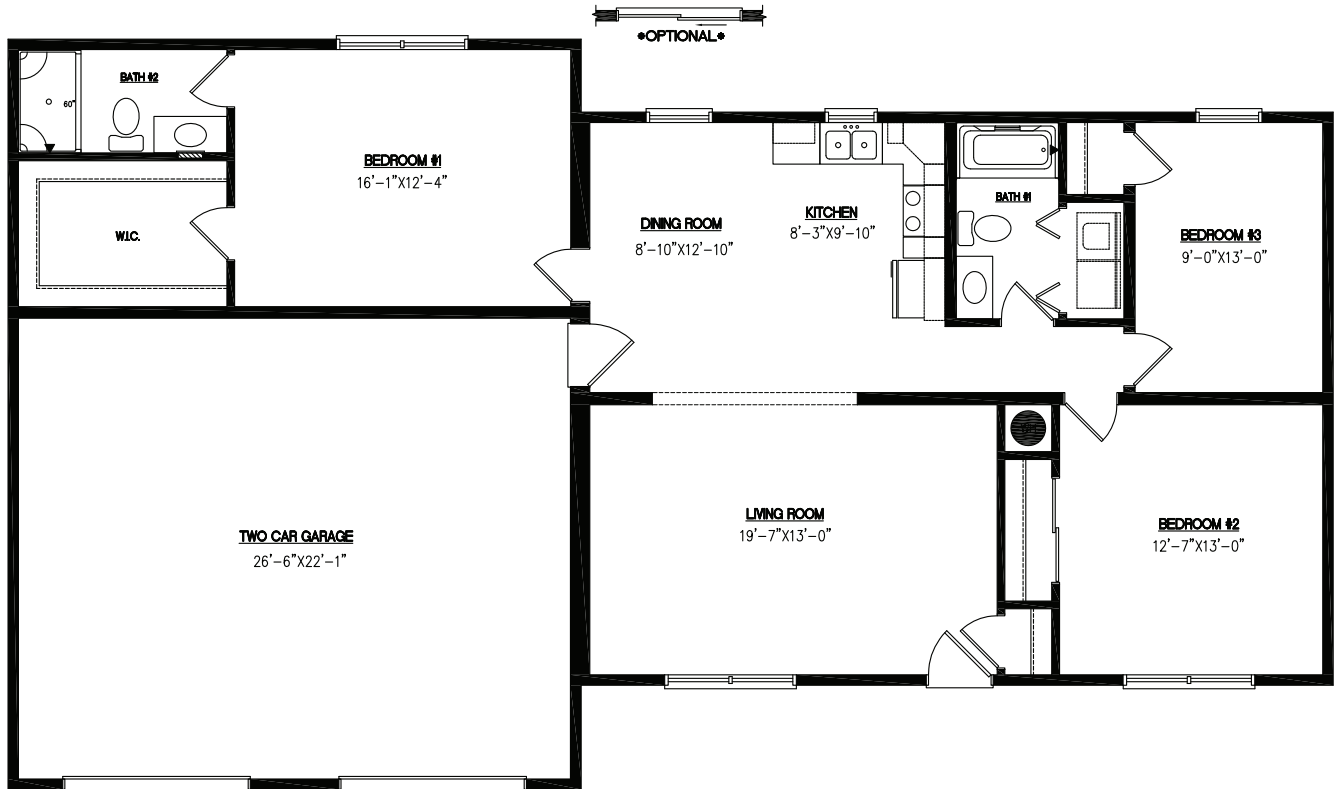

•SHOWN WITH OPTIONAL WINDOW GRILLS•

ASHFORD II
 27'-6"x36'-0" 27'-6"x36'-0" RANCH
 (1980 SQ. FT.)
 3 Bedroom / 2 Bath

Millbrook Homes
 1 (800) 310.5495
 info@millbrookhomes.com