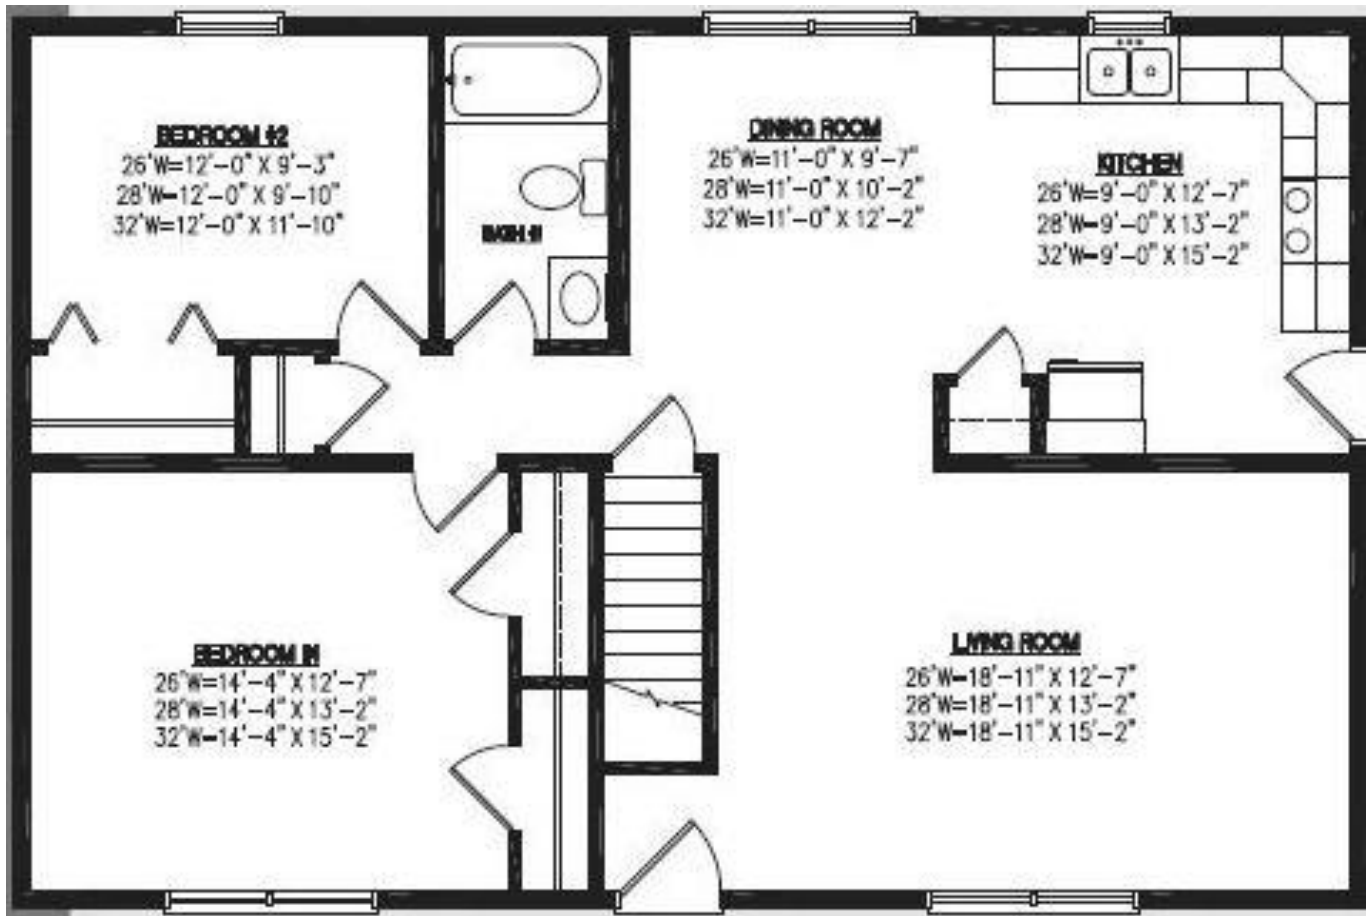

Millbrook Modular Homes

BENFER

Raised Ranch

1053 SF

2255 Providence Highway, Walpole, MA 02081
508-734-5884 www.MillbrookHomes.com