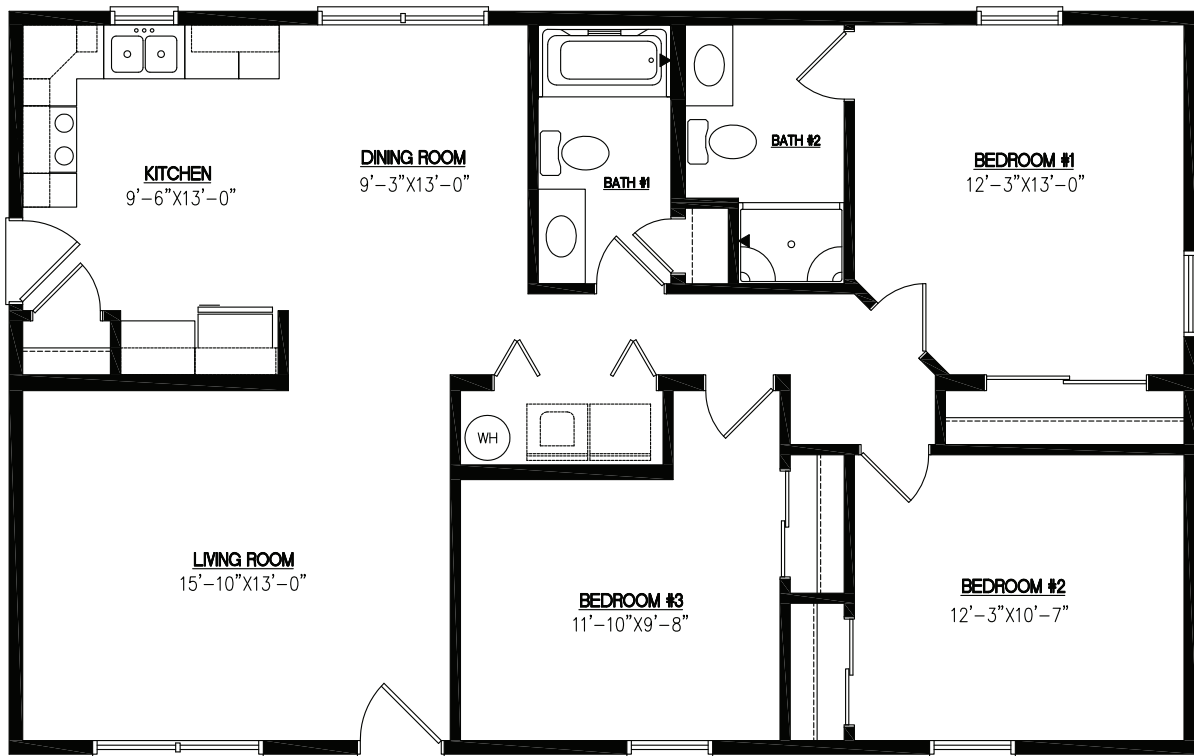

FRONT ELEVATION

•SHOWN WITH OPTIONAL DECORATIVE DORMER AND WINDOW GRILLS•

BROOKSIDE II

27'-6"x44'-0" RANCH

(1210 SQ. FT.)

3 Bedroom / 2 Bath

Millbrook Homes
 1 (800) 310.5495
 info@millbrookhomes.com