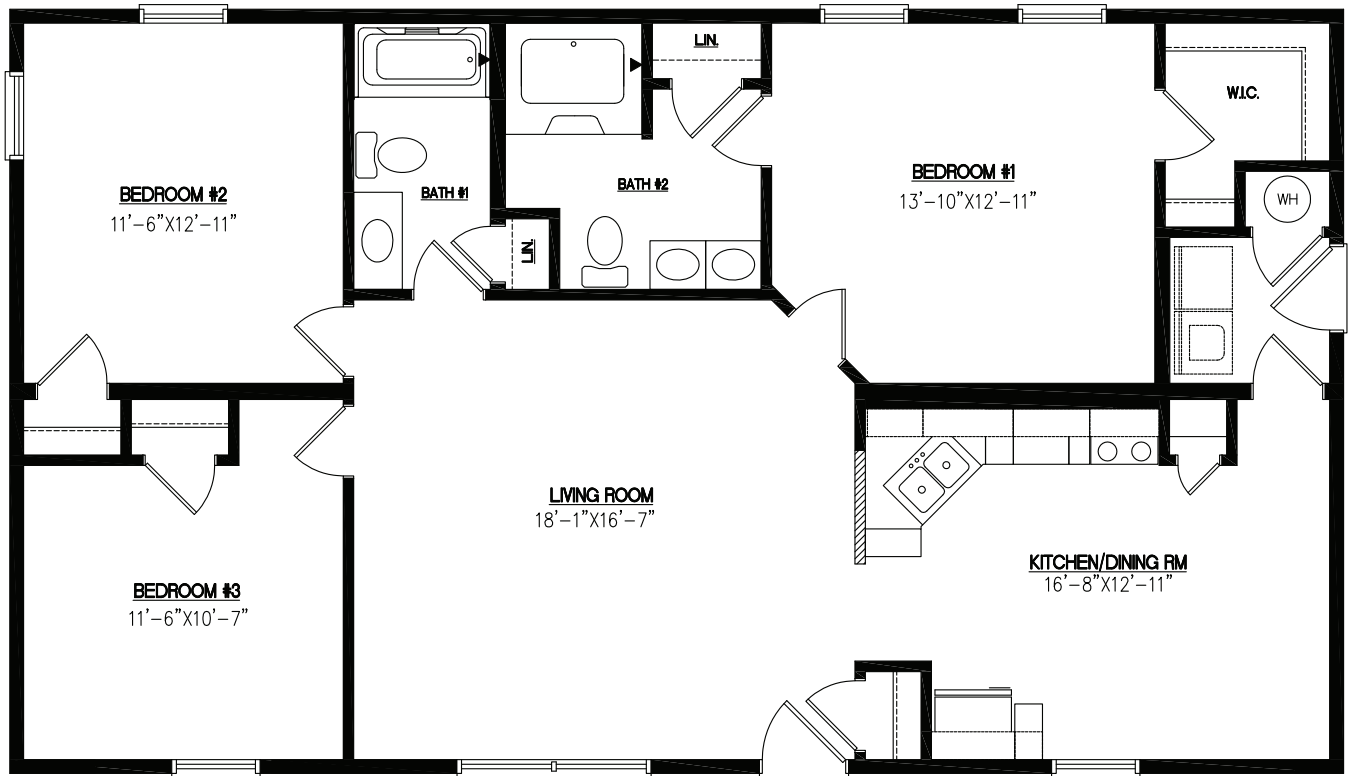

•SHOWN WITH OPTIONAL DORMER AND WINDOW GRILLS•

CHARLESTON II
 27'-6"x48'-0" RANCH
 (1320 SQ. FT.)
 3 Bedroom / 2 Bath

Millbrook Homes
 1 (800) 310.5495
 info@millbrookhomes.com