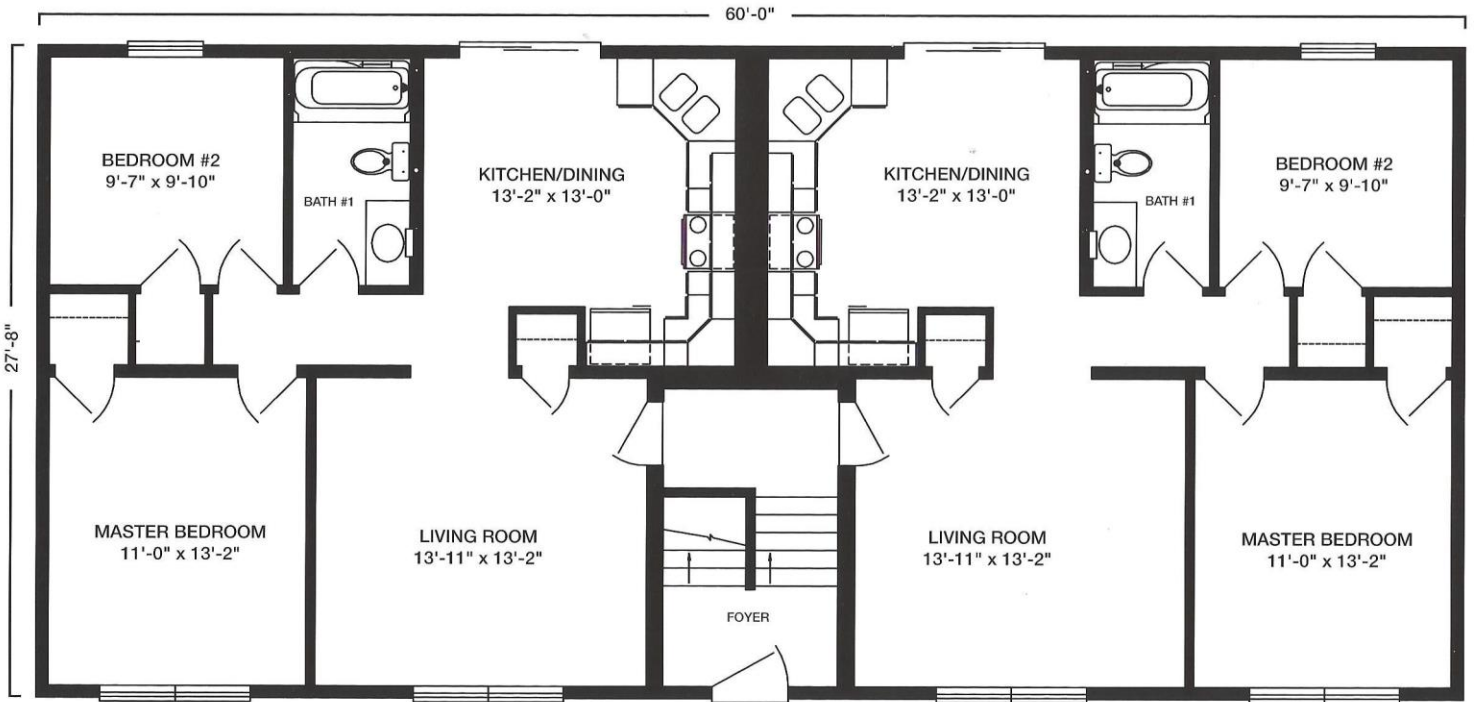

Millbrook Modular Homes

Duplex

Carol

760 sq. ft.

28' x 60'

FIRST FLOOR

2255 Providence Highway, Walpole, MA 02081
508-734-5884 www.MillbrookHomes.com