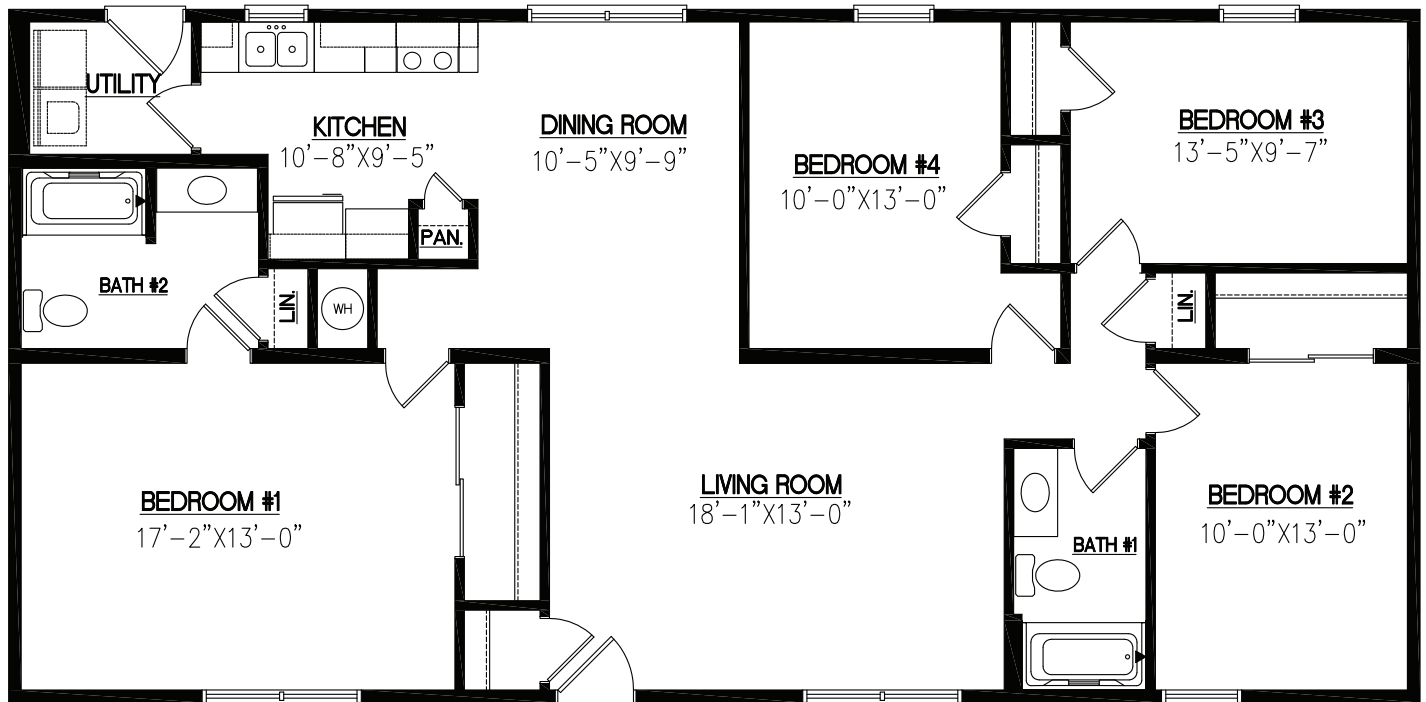

RENDERINGS ARE FOR ILLUSTRATIVE PURPOSES ONLY; ACTUAL HOME MAY VARY PER SERIES STANDARD SPECIFICATIONS

FRONT ELEVATION

GREENBRIER II
 27'-6" x 56'-0" RANCH
 (1540 SQ. FT.)
 3 Bedroom / 2 Bath

Millbrook Homes
 1 (800) 310.5495
 info@millbrookhomes.com