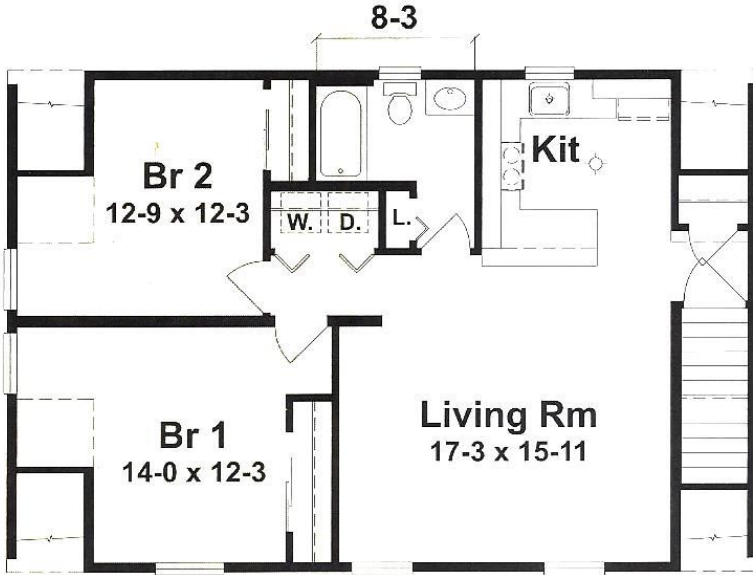

## Cathy-Garage Studio

26' x 39'

Garage 1014 sq. ft.

Studio 955 sq. ft.

2255 Providence Highway, Walpole, MA 02081  
508-734-5884 [www.MillbrookHomes.com](http://www.MillbrookHomes.com)