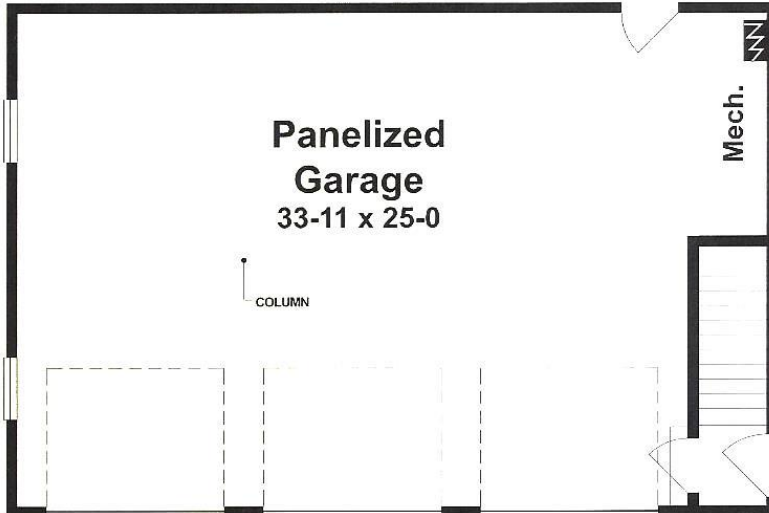

## Cathy-Garage Studio

26' x 39'

Garage 1014 sq. ft.

Studio 955 sq. ft.

2255 Providence Highway, Walpole, MA 02081  
508-734-5884 [www.MillbrookHomes.com](http://www.MillbrookHomes.com)