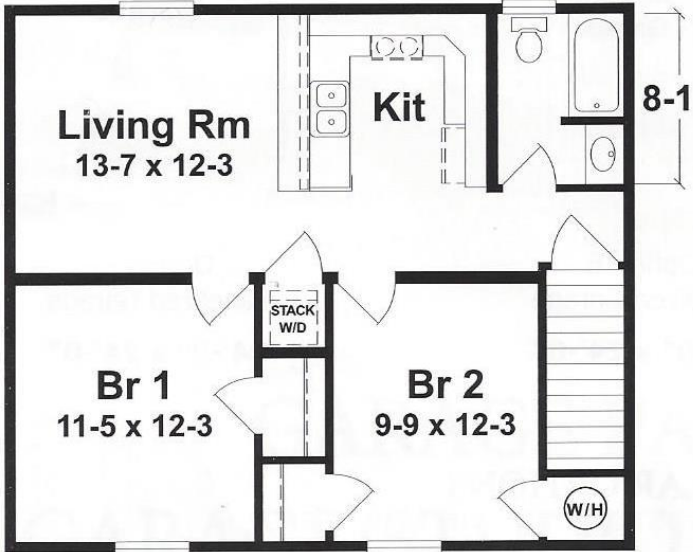

Millbrook Modular Homes

Francis-Garage Studio

26' x 30'

Garage 780 sq. ft.

Studio 780 sq. ft.

2255 Providence Highway, Walpole, MA 02081
508-734-5884 www.MillbrookHomes.com