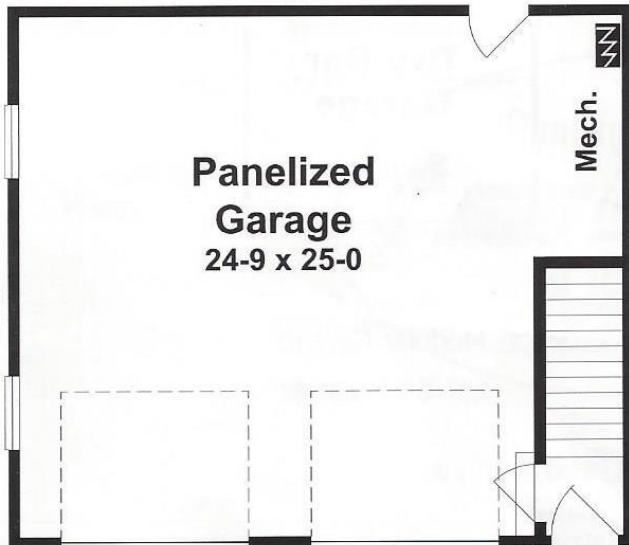

Millbrook Modular Homes

Francis-Garage Studio

26' x 30'

Garage 780 sq. ft.

Studio 780 sq. ft.

2255 Providence Highway, Walpole, MA 02081
508-734-5884 www.MillbrookHomes.com