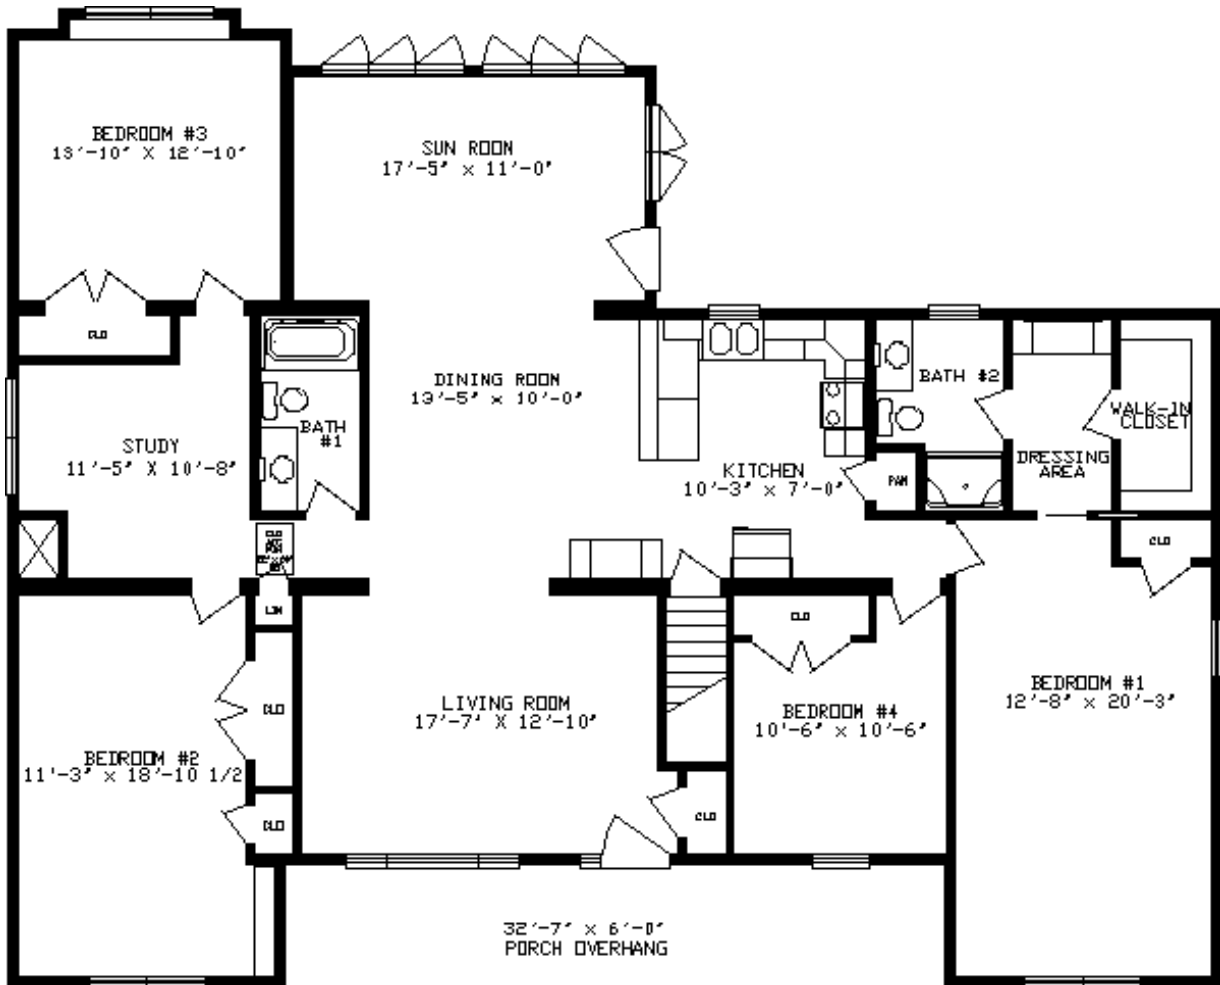

Millbrook Modular Homes

Ranch – Hemlock

2230 sq. ft.

2255 Providence Highway, Walpole, MA 02081
508-734-5884 www.MillbrookHomes.com