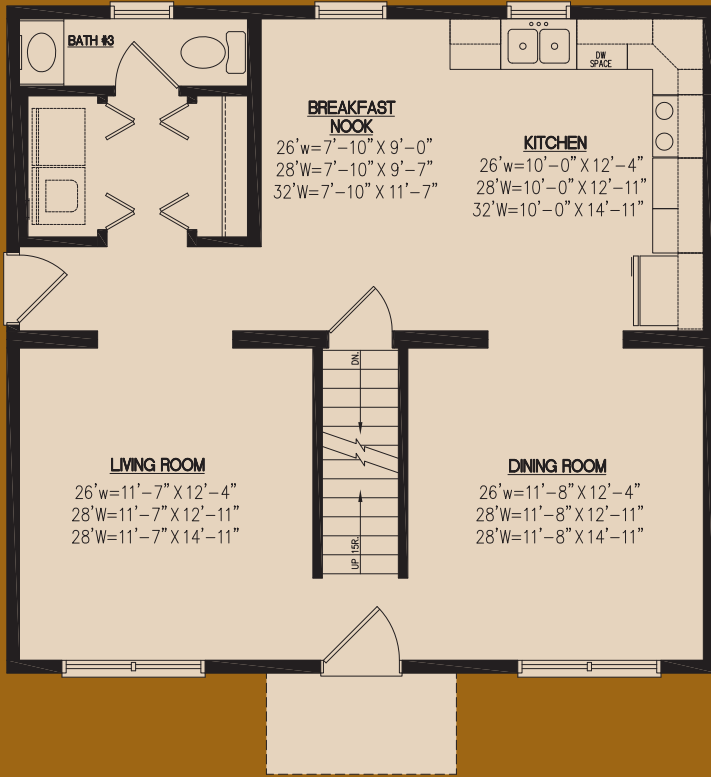

Fernvallie

Two-Story
1738 sq. ft
(L2633TS)

First Floor

Second Floor

Millbrook Homes
1 (800) 310.5495
info@millbrookhomes.com

Fernvallie

Two-Story

1474 sq. ft

(L2628TS)

First Floor

1580 sq. ft

(L2630TS)

First Floor

Millbrook Homes

1 (800) 310.5495

info@millbrookhomes.com

Second Floor

Second Floor