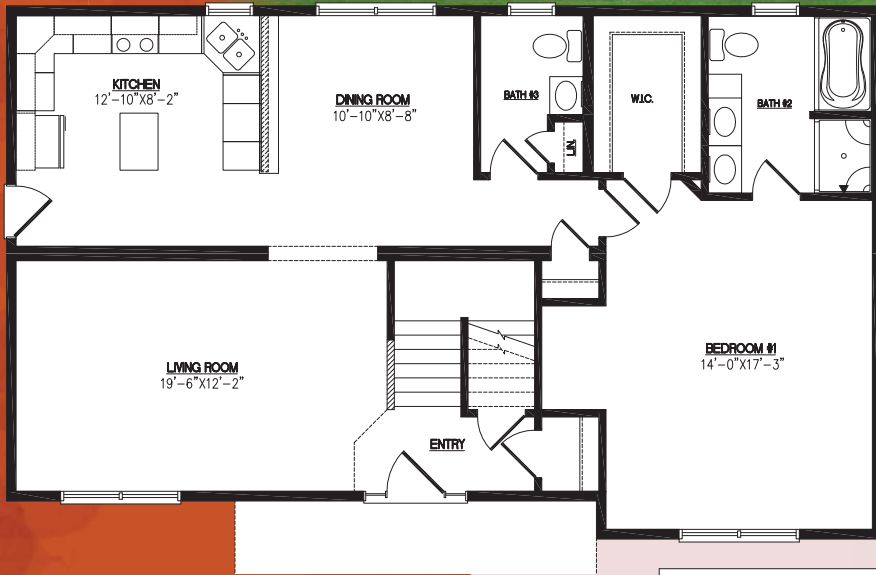

# River Vale

Two-Story  
2140 sq. ft.

First Floor

Second Floor

Millbrook Homes  
1 (800) 310.5495  
info@millbrookhomes.com