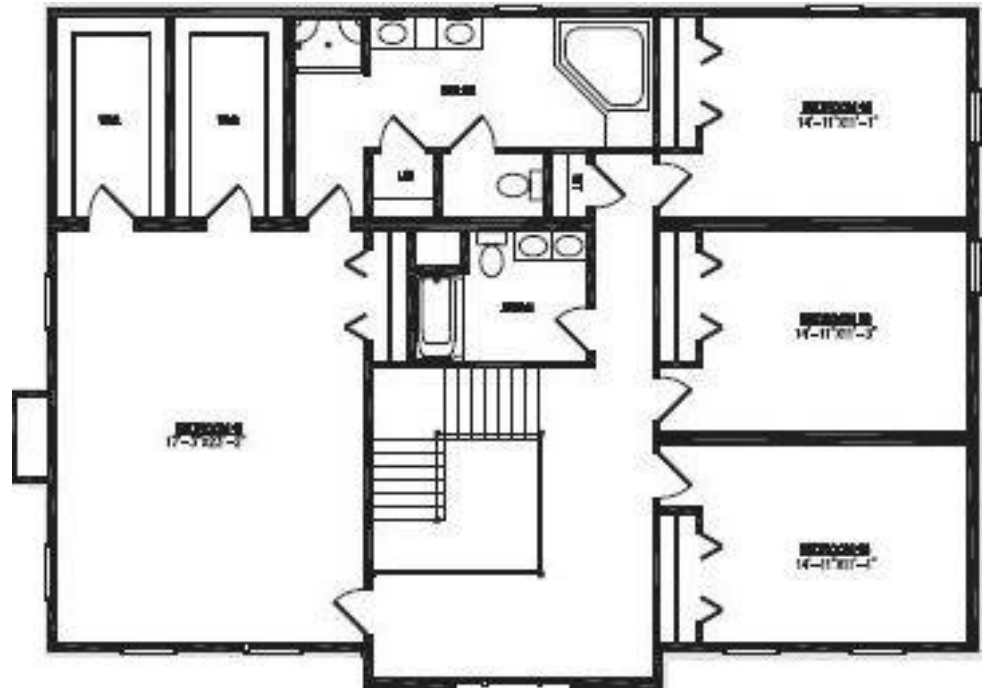

Millbrook Modular Homes

MARCELLO

2 Story
4220 SF

2255 Providence Highway, Walpole, MA 02081
508-734-5884 www.MillbrookHomes.com