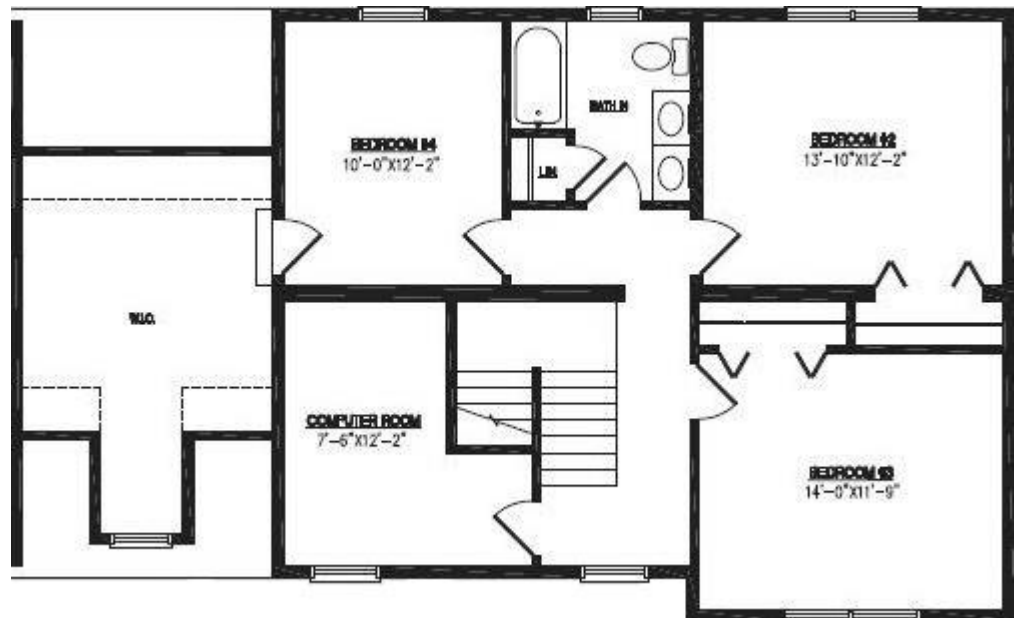

## RIVERVALE

2 Story  
1738 Sq. Ft.

2255 Providence Highway, Walpole, MA 02081  
508-734-5884 [www.MillbrookHomes.com](http://www.MillbrookHomes.com)