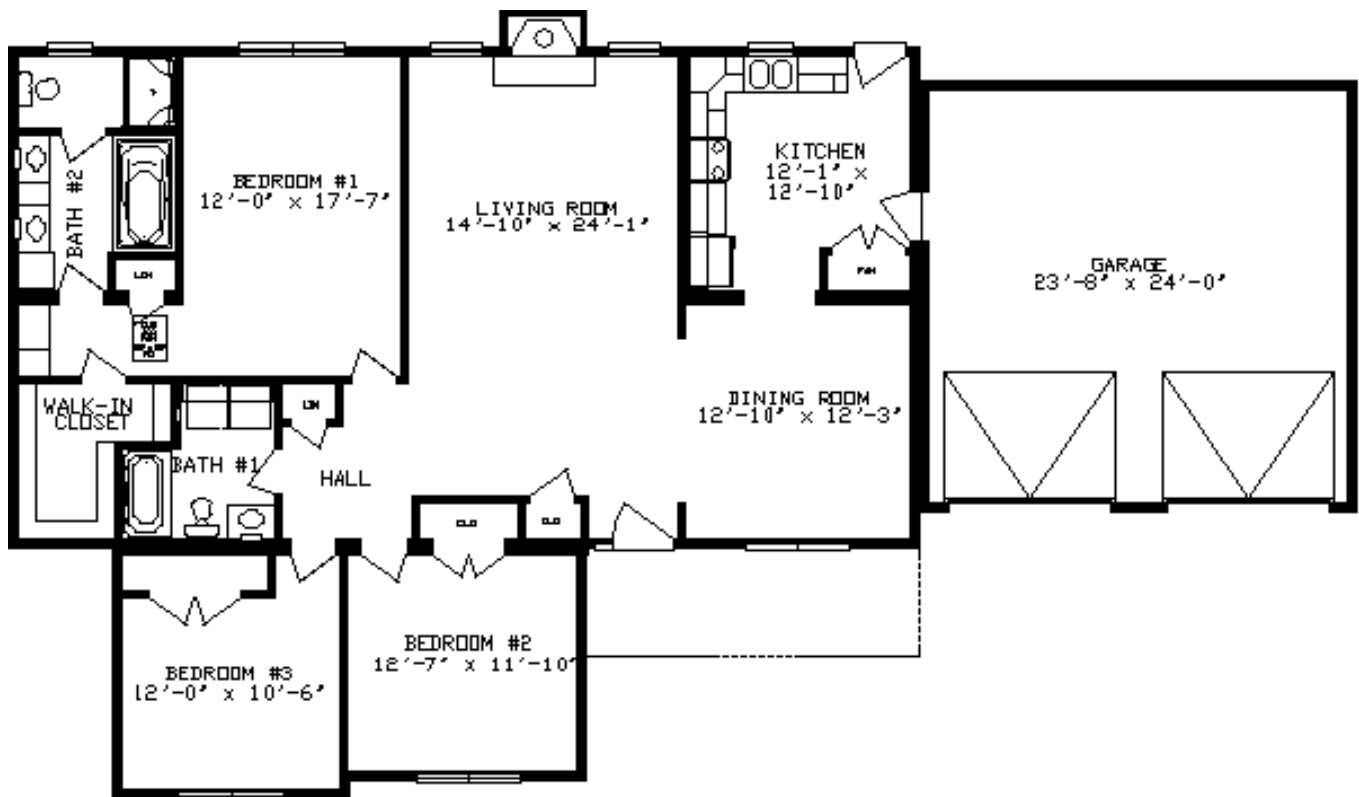

Millbrook Modular Homes

Ranch – Cottonwood

2290 sq. ft.

2255 Providence Highway, Walpole, MA 02081
508-734-5884 www.MillbrookHomes.com