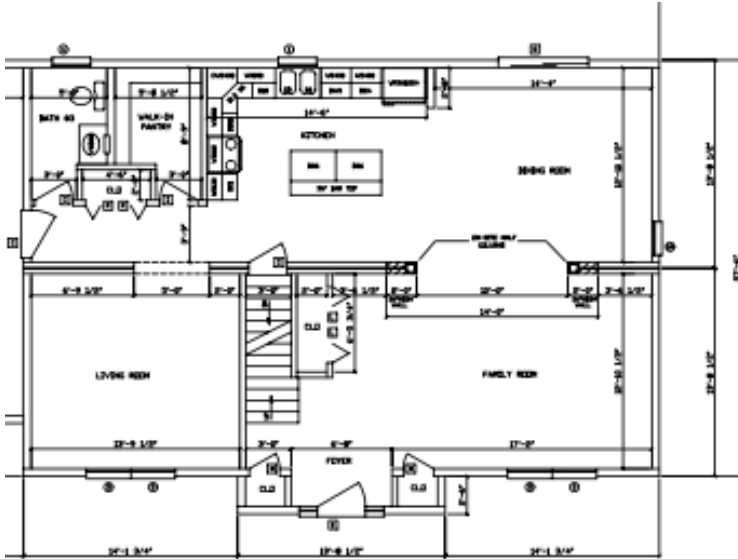

Millbrook Modular Homes

Ann Marie

2352 Sq. Ft.

2255 Providence Highway, Walpole, MA 02081
508-734-5884 www.MillbrookHomes.com