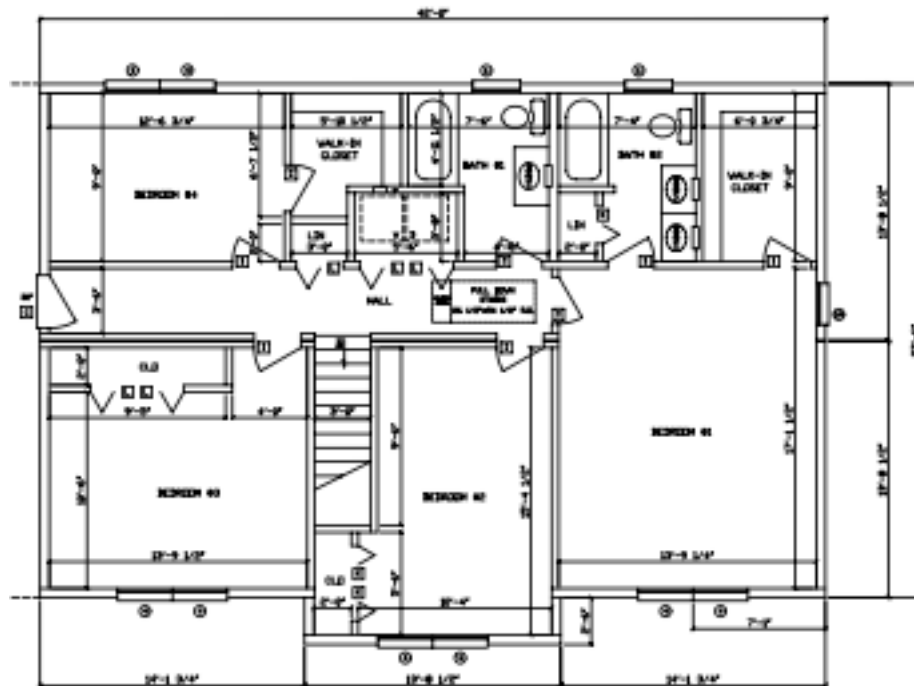

Millbrook Modular Homes

Ann Marie

2352 Sq. Ft.

2255 Providence Highway, Walpole, MA 02081
508-734-5884 www.MillbrookHomes.com