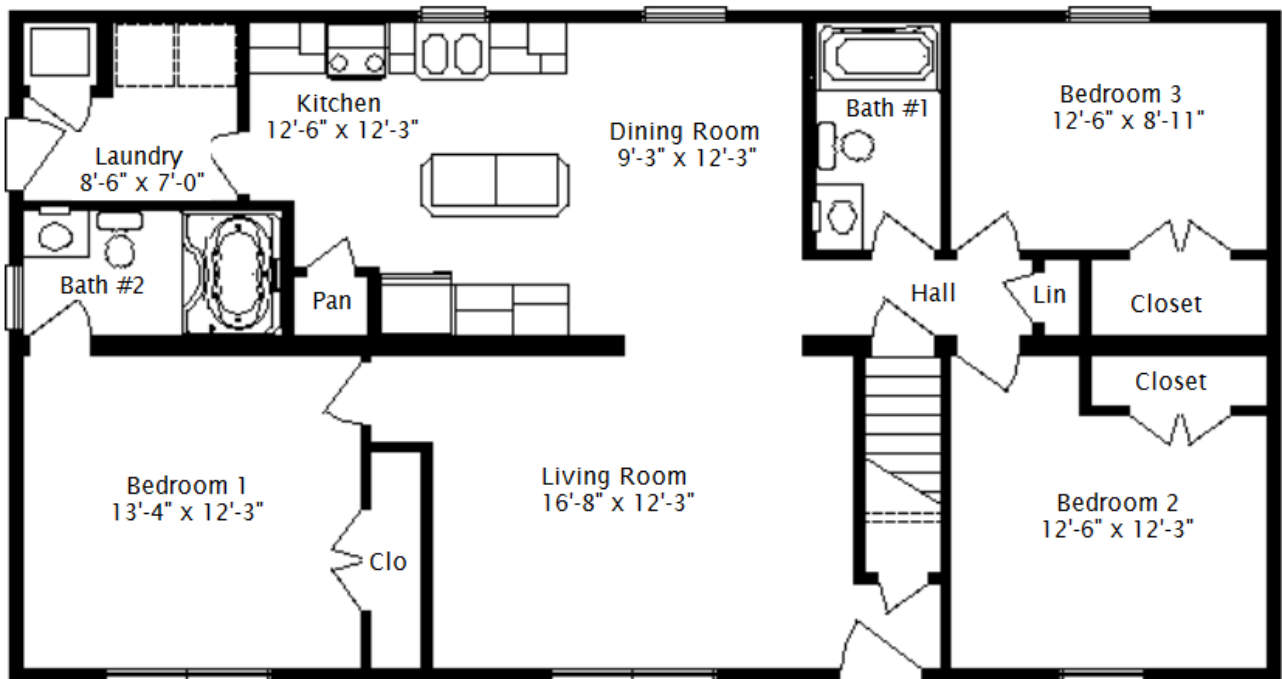

# Ames

1,317 Sq. Ft.

26' x 51'

MILLBROOK MODULAR HOMES 2255 Providence Hwy., Walpole, MA 02081

Office 508-734-5884 Fax 508-734-5882 [www.MillbrookHomes.com](http://www.MillbrookHomes.com)