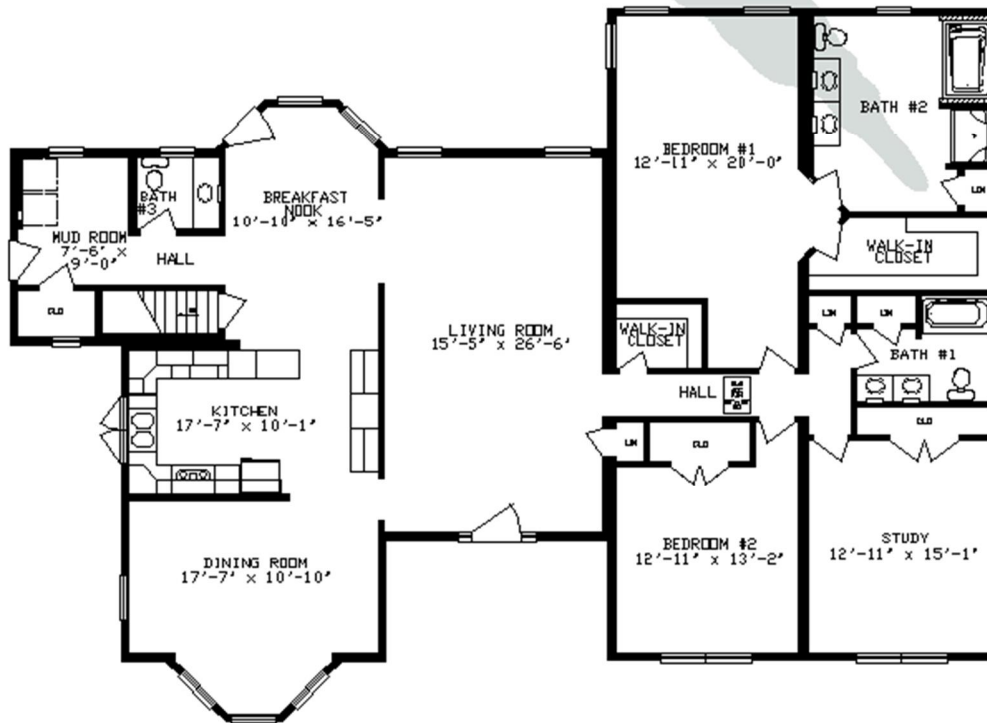

## Ranch - Beechwood

**Beechwood**  
2540 Sq. Ft.

2255 Providence Highway, Walpole, MA 02081  
508-734-5884 [www.MillbrookHomes.com](http://www.MillbrookHomes.com)