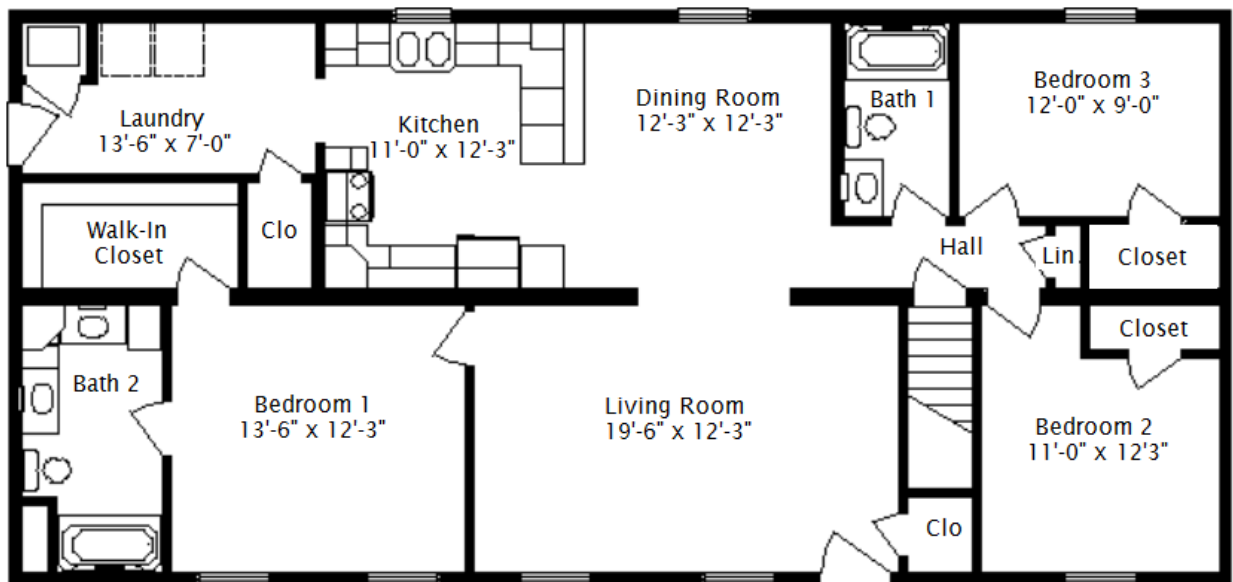

# Braz

1,475 Sq. Ft.

26' x 57'

MILLBROOK MODULAR HOMES 2255 Providence Hwy., Walpole, MA 02081

Office 508-734-5884 Fax 508-734-5882 [www.MillbrookHomes.com](http://www.MillbrookHomes.com)