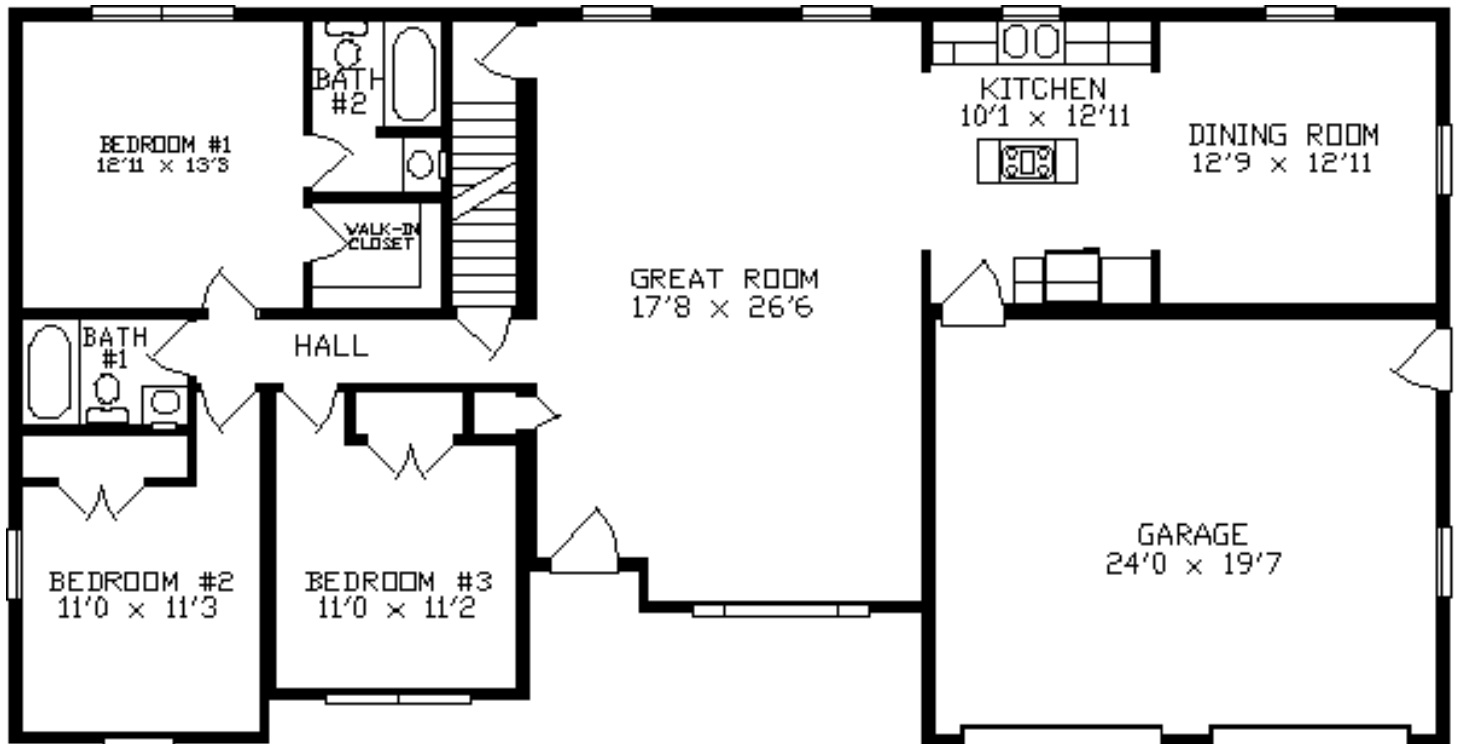

Millbrook Modular Homes

Cape Leesburg

1815 Sq. Ft.

2255 Providence Highway, Walpole, MA 02081
508-734-5884 www.MillbrookHomes.com