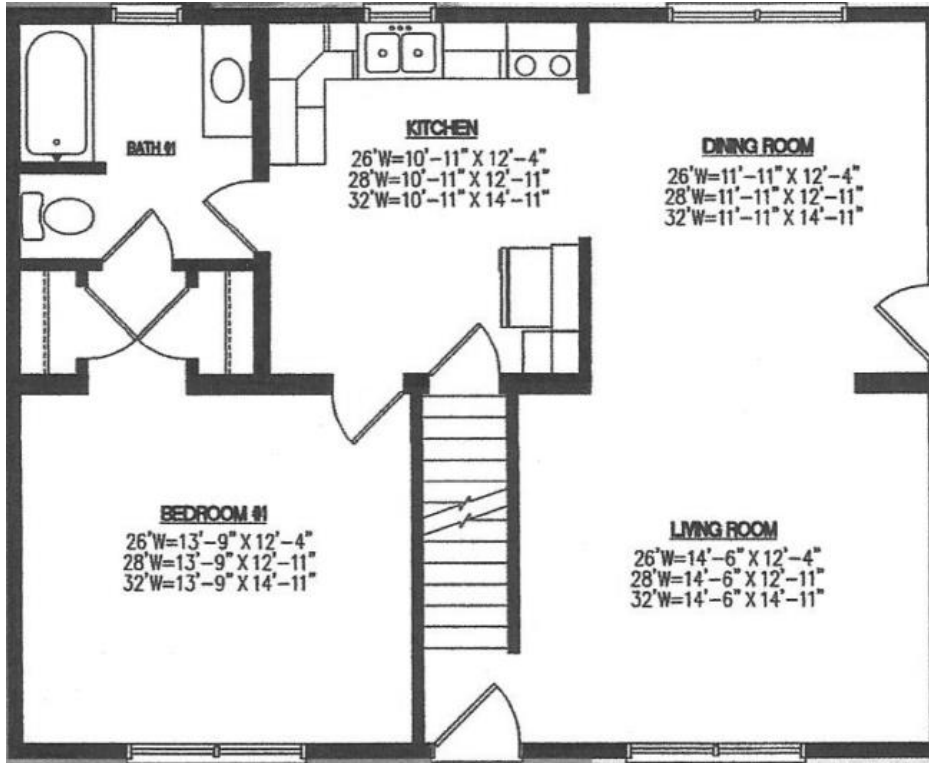

Millbrook Modular Homes

FERNVALLIE - 2 Story

1908 Sq. Ft.

2255 Providence Highway, Walpole, MA 02081
508-734-5884 www.MillbrookHomes.com