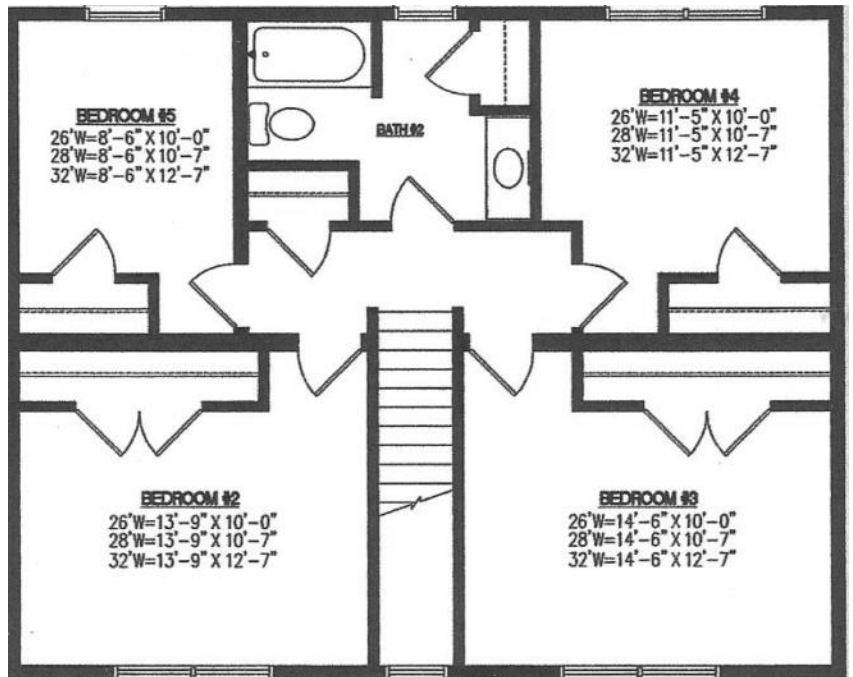

Millbrook Modular Homes

FERNVALLIE - 2 Story

1908 Sq. Ft.

2255 Providence Highway, Walpole, MA 02081
508-734-5884 www.MillbrookHomes.com