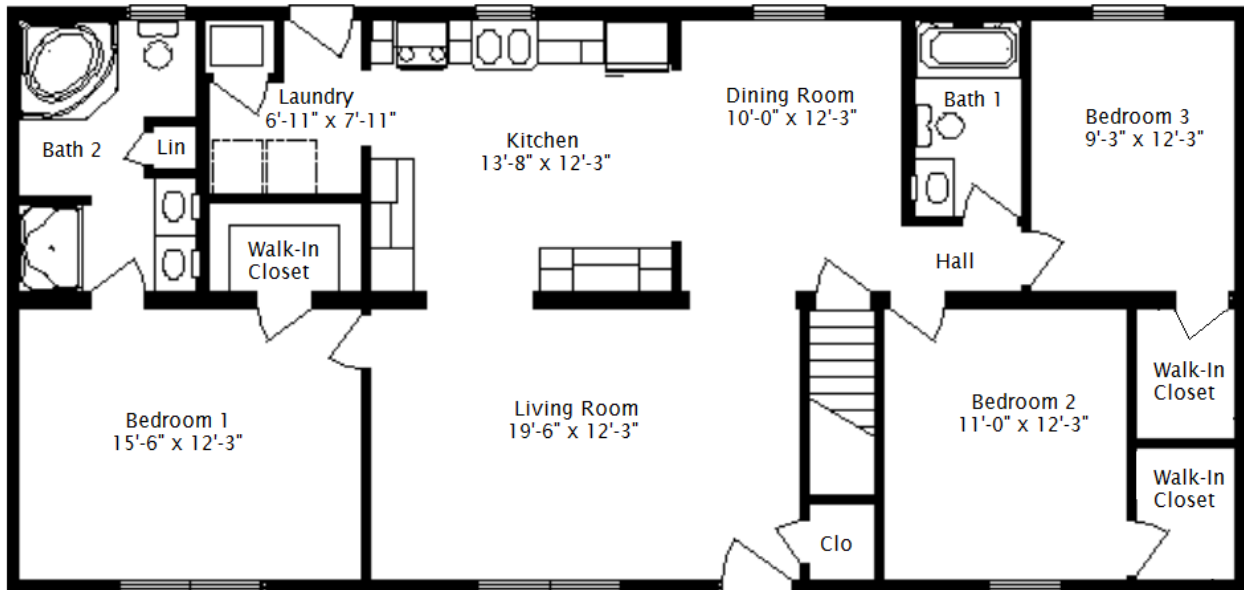

Millbrook Modular Homes

"A Concept to Completion Builder"

Fuller

1,475 Sq. Ft.

26' x 57'

MILLBROOK MODULAR HOMES 2255 Providence Hwy., Walpole, MA 02081

Office 508-734-5884 Fax 508-734-5882 www.MillbrookHomes.com