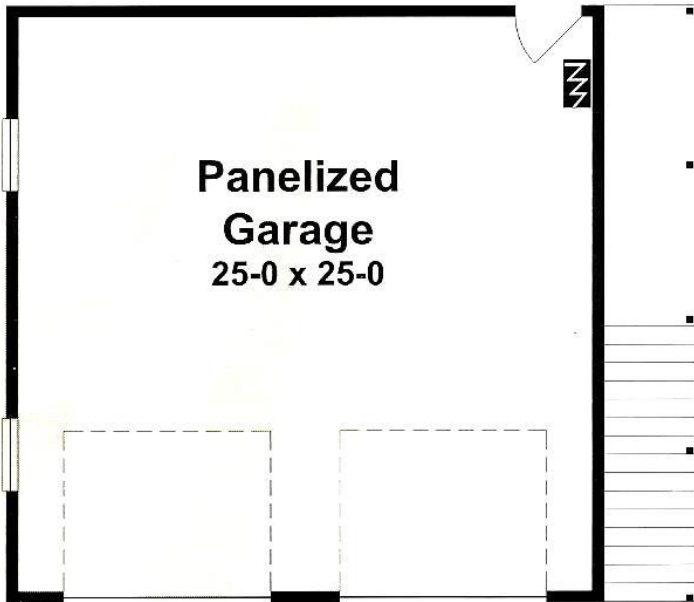

Millbrook Modular Homes

Amy-Garage Studio

26' x 26'

Garage 676 sq. ft.

Studio 580 sq. ft.

2255 Providence Highway, Walpole, MA 02081
508-734-5884 www.MillbrookHomes.com