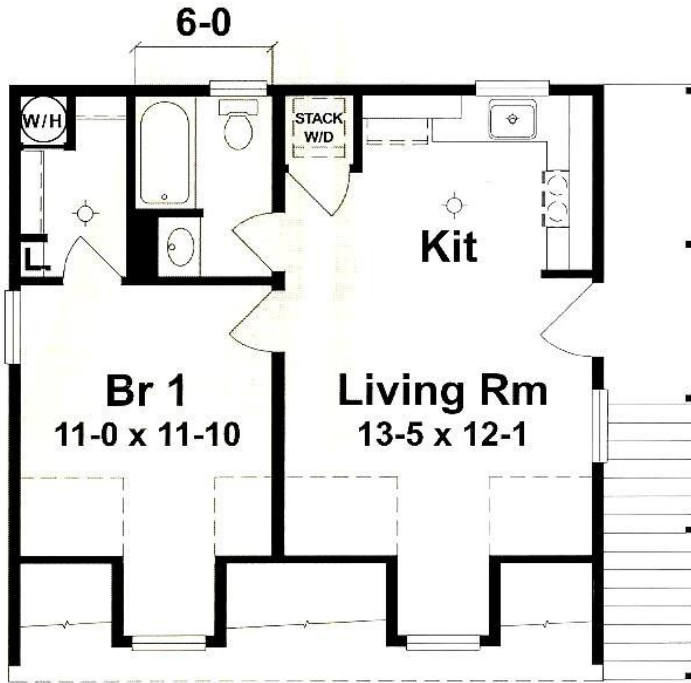

Millbrook Modular Homes

Amy-Garage Studio

26' x 26'

Garage 676 sq. ft.

Studio 580 sq. ft.

2255 Providence Highway, Walpole, MA 02081
508-734-5884 www.MillbrookHomes.com