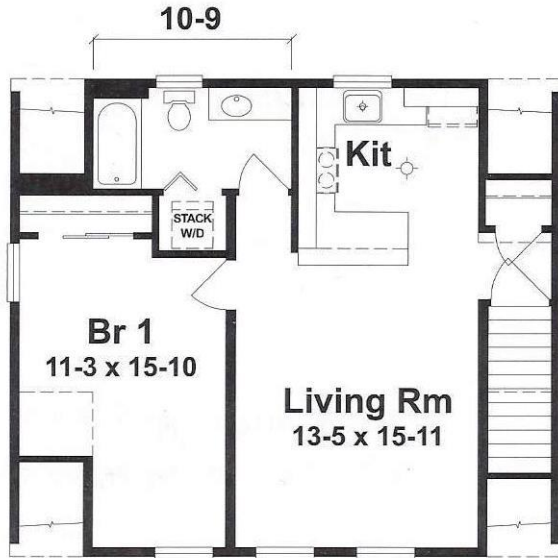

Millbrook Modular Homes

Beverly-Garage Studio

26' x 30'

Garage 780 sq. ft.

Studio 707 sq. ft.

2255 Providence Highway, Walpole, MA 02081
508-734-5884 www.MillbrookHomes.com