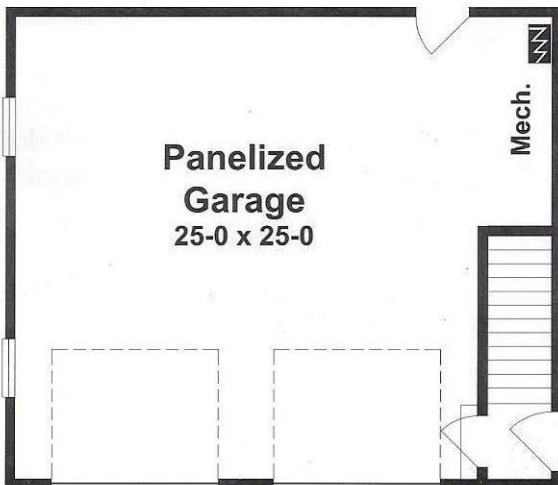

Millbrook Modular Homes

Beverly-Garage Studio

26' x 30'

Garage 780 sq. ft.

Studio 707 sq. ft.

2255 Providence Highway, Walpole, MA 02081
508-734-5884 www.MillbrookHomes.com