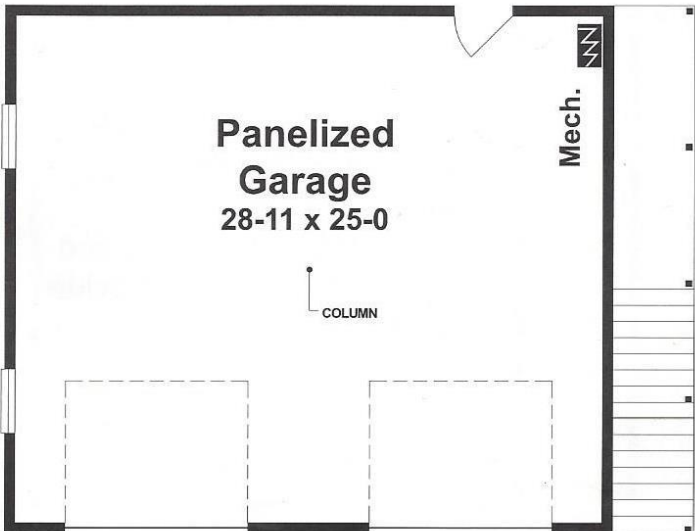

Millbrook Modular Homes

Diane-Garage Studio

26' x 30'

Garage 780 sq. ft.

Studio 780 sq. ft.

2255 Providence Highway, Walpole, MA 02081
508-734-5884 www.MillbrookHomes.com