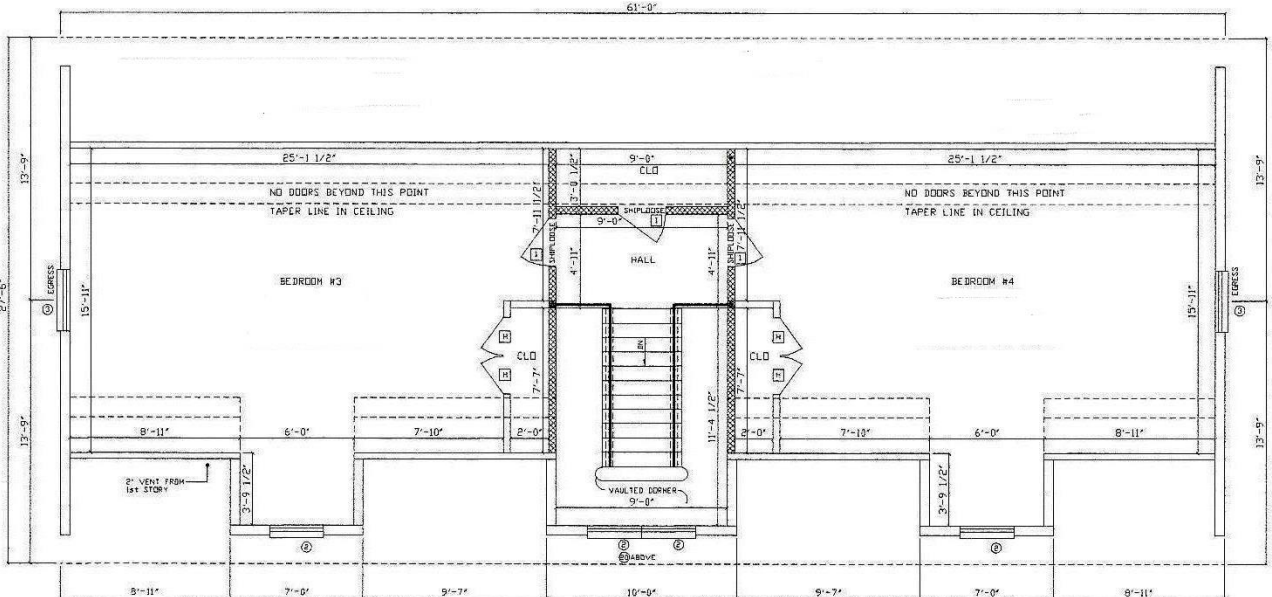

Millbrook Modular Homes

Karen Marie

2255 Providence Highway, Walpole, MA 02081
 508-734-5884 www.MillbrookHomes.com