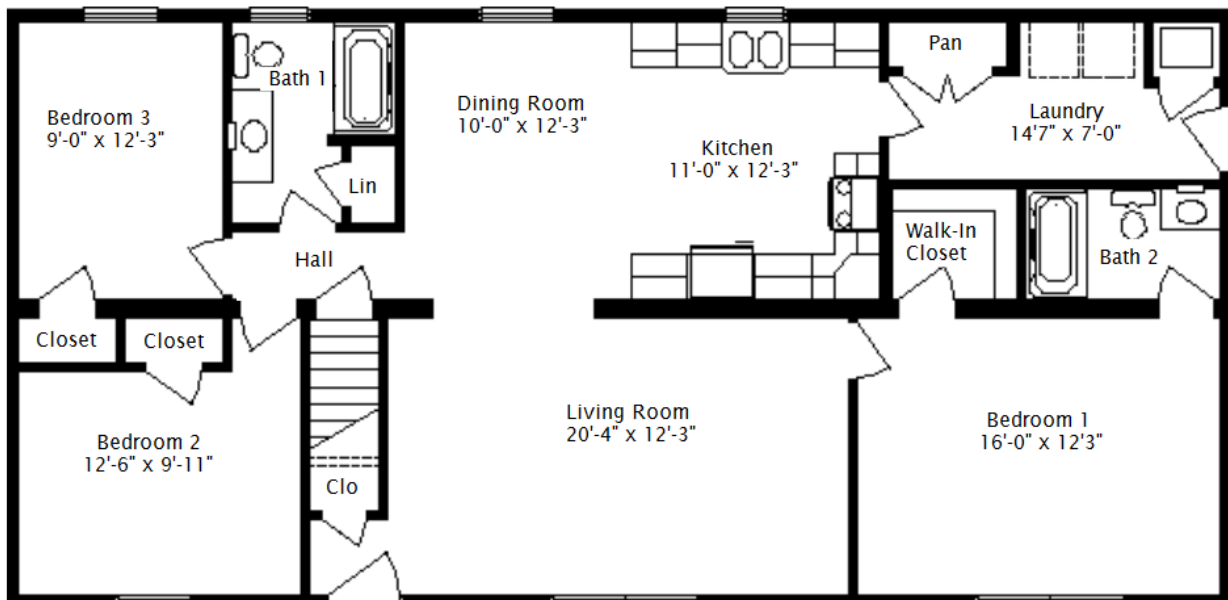

# Milstead

1,422 Sq. Ft.

26' x 55'

MILLBROOK MODULAR HOMES 2255 Providence Hwy., Walpole, MA 02081

Office 508-734-5884 Fax 508-734-5882 [www.MillbrookHomes.com](http://www.MillbrookHomes.com)