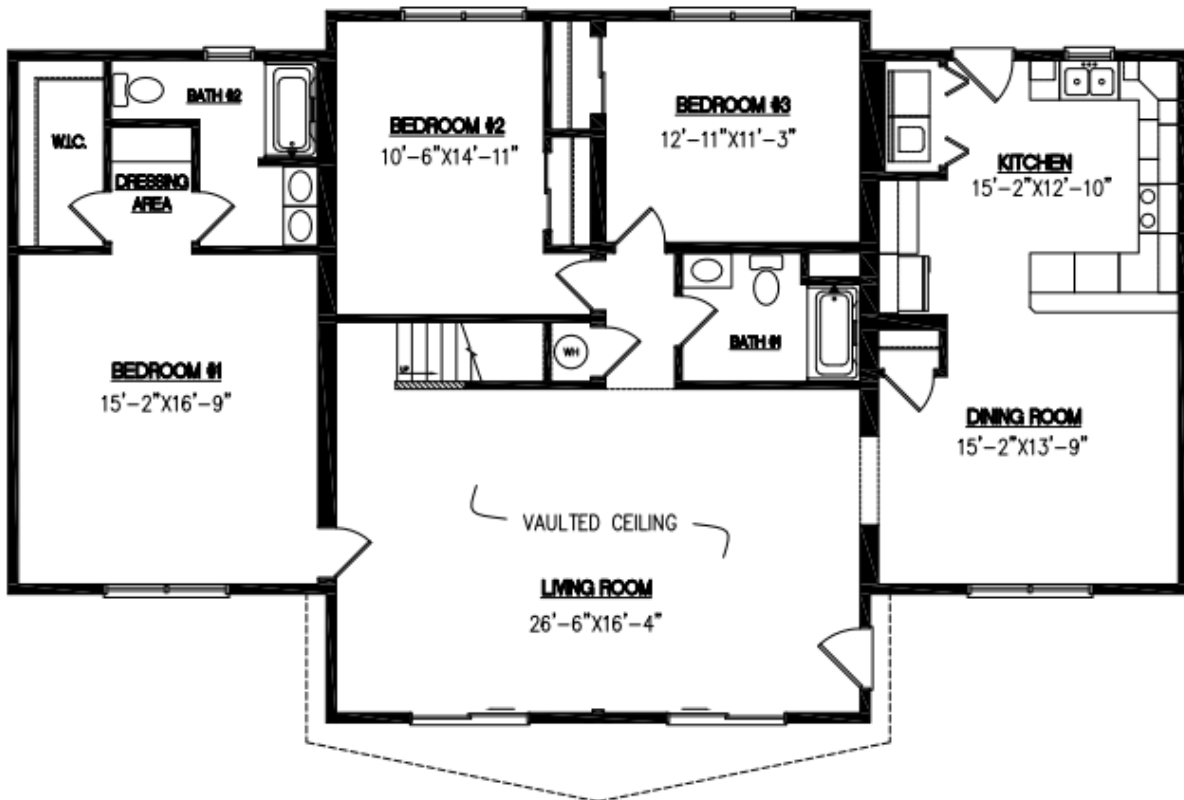

Millbrook Modular Homes

Northland

Ranch

1817 Sq. Ft.

2255 Providence Highway, Walpole, MA 02081
508-734-5884 www.MillbrookHomes.com