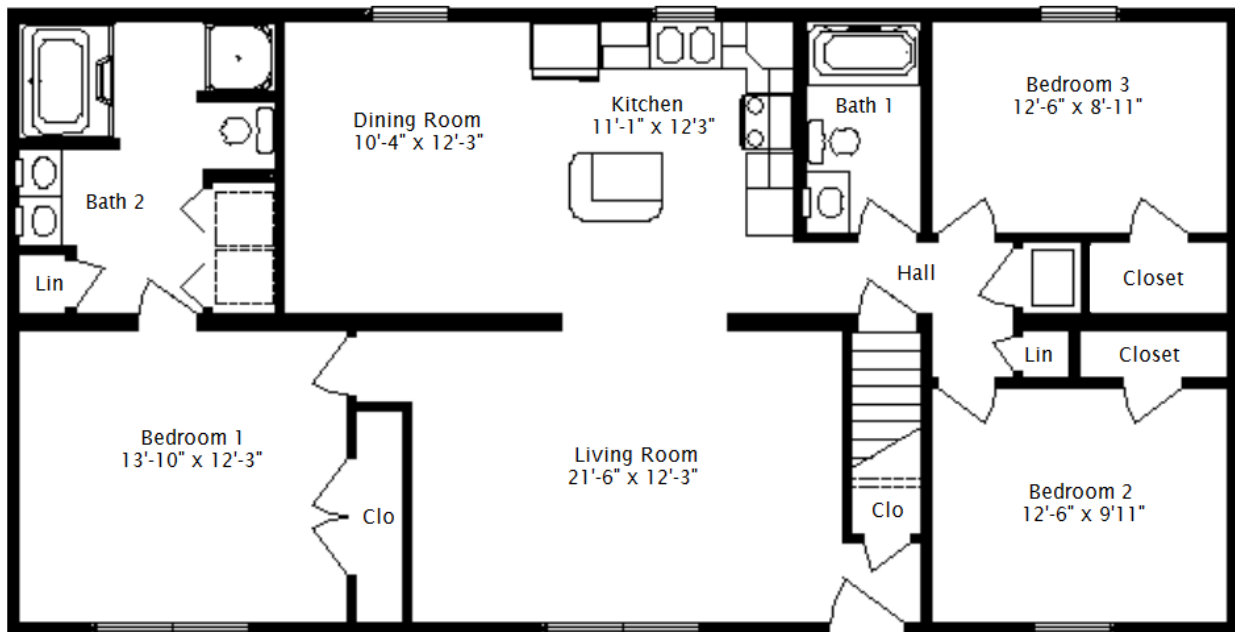

Millbrook Modular Homes

"A Concept to Completion Builder"

Townsend

1,369 Sq. Ft.

26' x 53'

MILLBROOK MODULAR HOMES 2255 Providence Hwy., Walpole, MA 02081

Office 508-734-5884 Fax 508-734-5882 www.MillbrookHomes.com