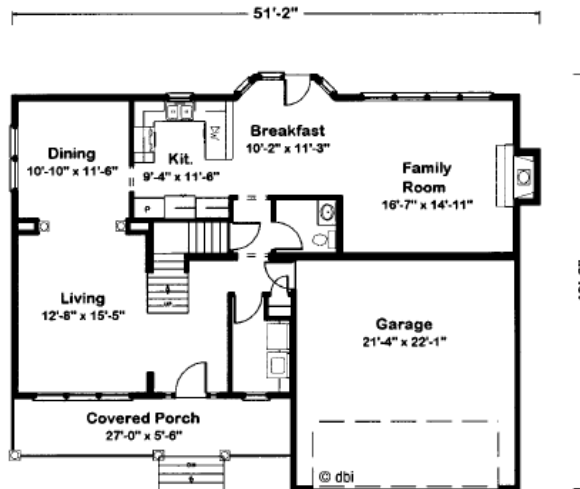

## Westgate

1132 Main Level  
1003 Second Level  
2135 Total Finished Sq. Ft.  
(All footages approximate)

2255 Providence Highway, Walpole, MA 02081  
508-734-5884 [www.MillbrookHomes.com](http://www.MillbrookHomes.com)