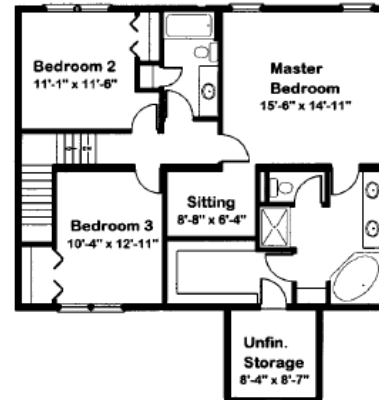

## Westgate

1132 Main Level  
1003 Second Level  
2135 Total Finished Sq. Ft.  
(All footages approximate)

2255 Providence Highway, Walpole, MA 02081  
508-734-5884 [www.MillbrookHomes.com](http://www.MillbrookHomes.com)