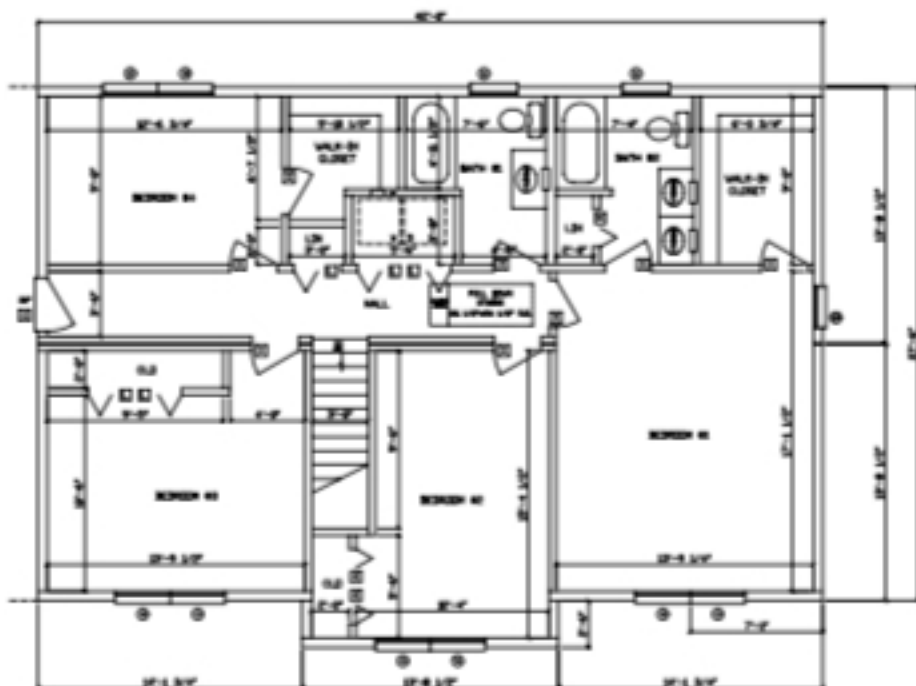

# Millbrook Modular Homes

**Ann Marie**

2352 Sq. Ft.

2255 Providence Highway, Walpole, MA 02081  
508-734-5884 [www.MillbrookHomes.com](http://www.MillbrookHomes.com)