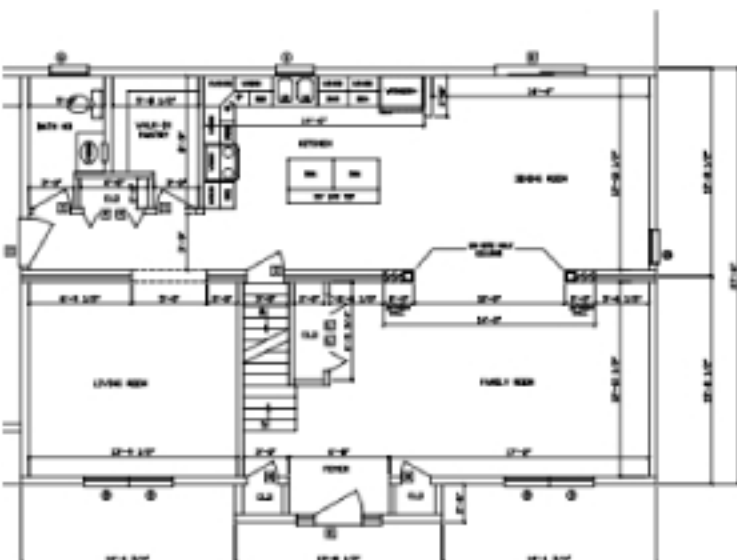

# Millbrook Modular Homes

**Ann Marie**

2352 Sq. Ft.

2255 Providence Highway, Walpole, MA 02081  
508-734-5884 [www.MillbrookHomes.com](http://www.MillbrookHomes.com)