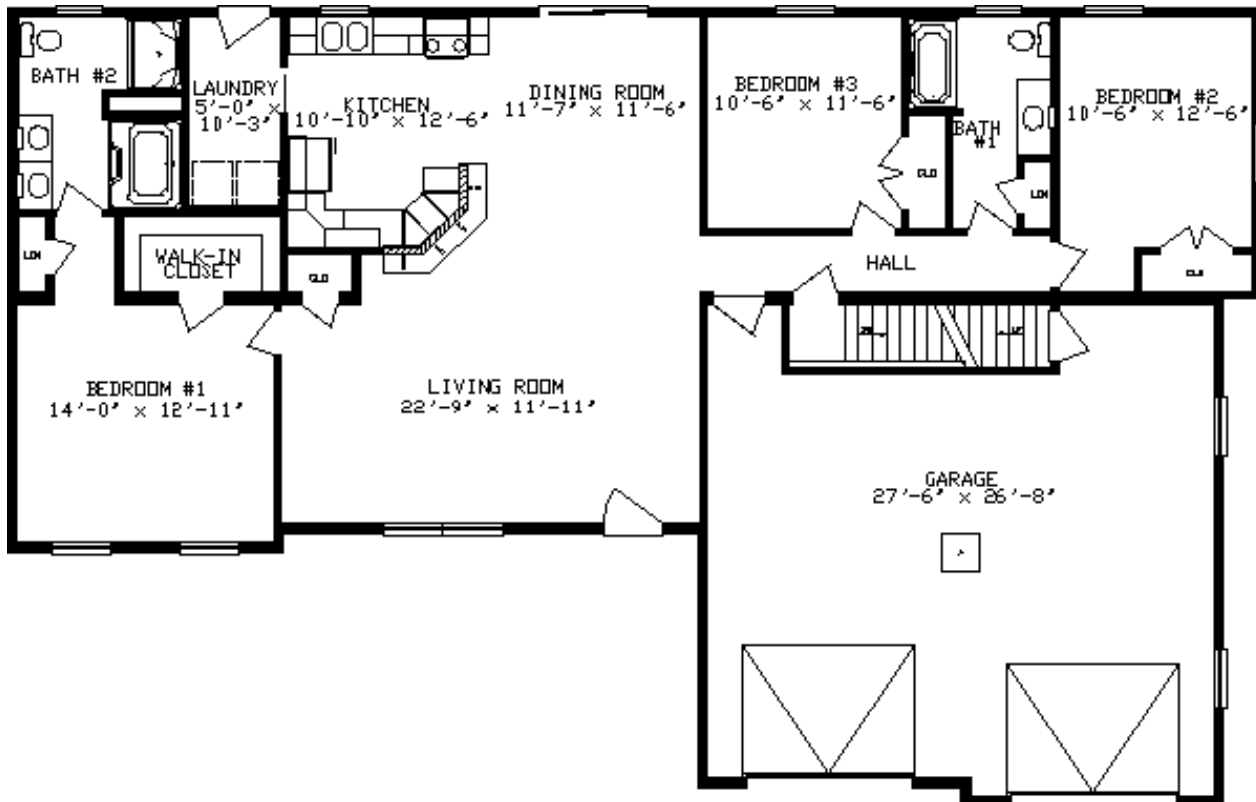

Millbrook Modular Homes

Ranch – Dogwood

2335 sq. ft.

2255 Providence Highway, Walpole, MA 02081
508-734-5884 www.MillbrookHomes.com