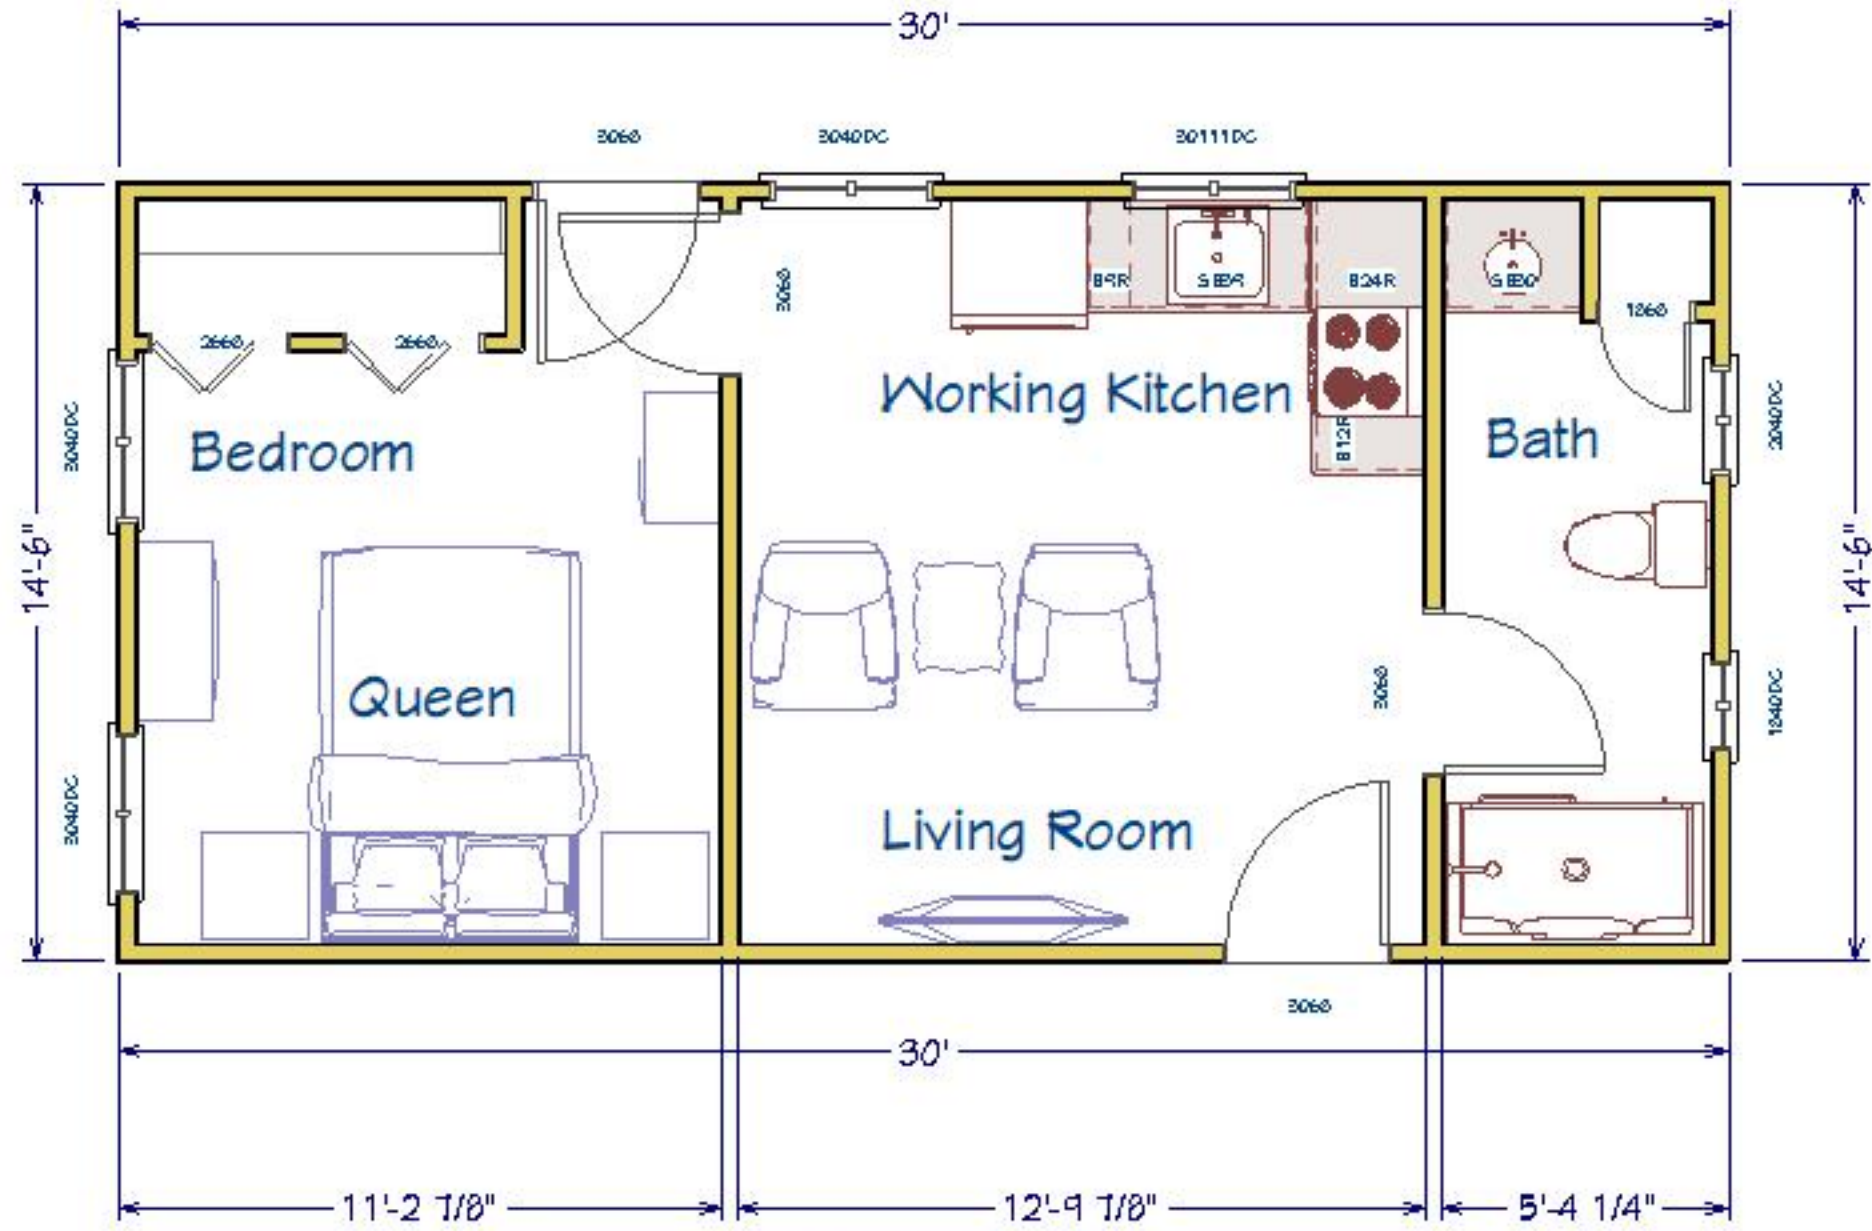

# Small In-Law Suite

LIVING AREA  
435 SQ FT